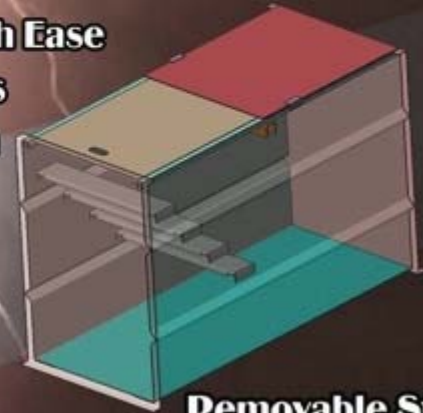

Will You Be Ready The Next Time A Tornado Strikes Where You Live?

**State of the Art
Top with Auxiliary
Lid Allows Emergency
Exit From Both Ends**

**Doors Open & Close with Ease
with Ground Zero's
Dual Door System**

**Removable Steps
for Extra Room**

**Let our family help
protect yours**

- **Dust Free Installation**
- **Normally A One Day Installation**
- **Family Owned and Operated**
- **Optional Warranties**
- **Impact Tested By Texas Tech.**
- **Exceeds Fema & NSSA Standards**
- **Carries Engineers Seal**